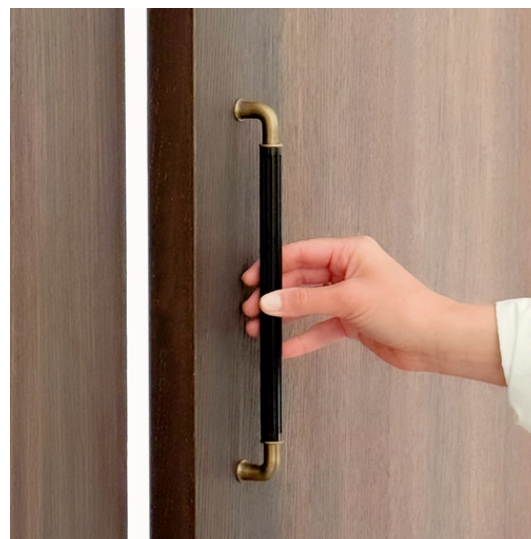

veronique@azzari.be

www.azzari.be

**16MM Norton Goose Neck
Combination Amalfine**
QA3909-256-CO-FA
GRIP FINISH: Cocoa
METAL FINISH: Fine Antique

L: 272 mm
P: 34 mm
W: MAX 16 mm
C: 255 mm centre

~~€204~~

Nu met 40% korting: **€121 per stuk**