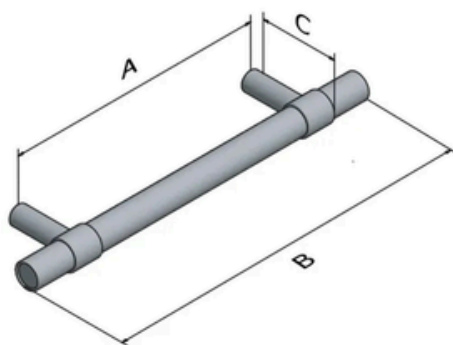

JOSEPH GILES

Code	A (mm/in)	B (mm/in)	C (mm/in)
CH1079.02	192 / 7.56	246 / 9.69	40 / 1.57