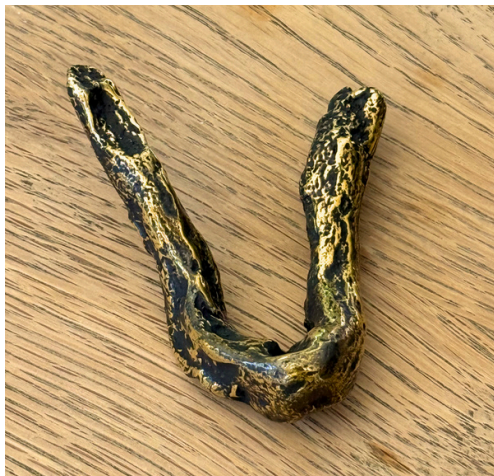

Height: 46 mm

Length: 17 mm

Depth : 20 mm

~~€112~~

€67 per stuk

3 stuks in voorraad

Acorn

DRAWER HANDLE

Finish: Aged Brass

EA1041

Height: 47 mm

Length: 22 mm

Depth : 27 mm

~~€129~~

€77 per stuk

2 stuks in voorraad

Twee Dreven 26, 9840 Nazareth-De Pinte

+32 (0)460 949 463

veronique@azzari.be

www.azzari.be

PULLCAST

Limb

DRAWER HANDLE

Finish: Aged Brass