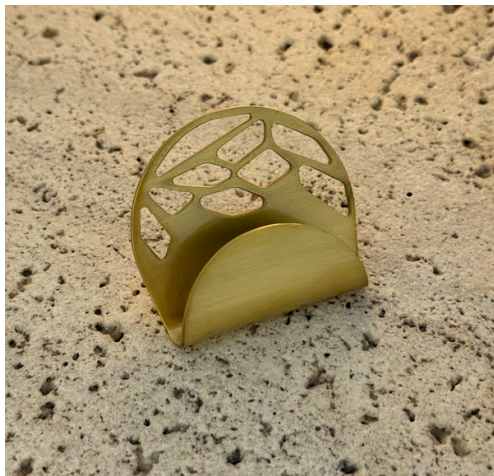

EA1048

Diam: 63 mm

Depth: 95 mm

~~€327~~

€137 per stuk

1 stuk in voorraad

Twee Dreven 26, 9840 Nazareth-De Pinte

+32 (0)460 949 463

veronique@azzari.be

www.azzari.be

PULLCAST

Atlas

DRAWER HANDLE

Finish: Polished Brass Varnished
CM3009

Height: 37 mm
Length: 59 mm
D: 32 mm

~~€359~~

€143 per stuk

1 stuk in voorraad

Ergos

DRAWER HANDLE

Finish: Aged Brass
CM3010

Height: 26 mm
Length: 43 mm
Depth: 32 mm

~~€133~~

€80 per stuk