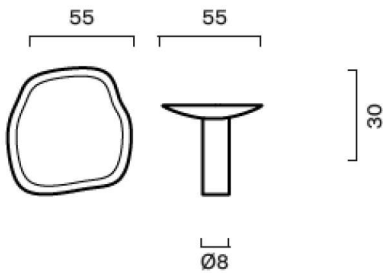

VALE knob & hook large