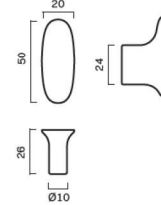

T-BAR	PULL BAR	END PULL BAR
54 mm	150 mm	154 mm
107 mm	182 mm	186 mm
150 mm	278mm*	
182 mm		

* New – only in BB, SB & SN

SIGNATURE collections (s30 / s20 & slim)

MATERIAL CODES

Our SKU numbers consists of the product type code + the specific material combination code. The first two XX symbolize the base material and the next two XX a crossbar code , if optional.

MATERIAL OPTIONS:

CATE-GORY	NAME	SKU	PROD. DAYS	DKK incl. vat	EUR ex vat
Knob	LEAF knob small	LEAF_KS_XX	5	249	27
	LEAF knob	LEAF_K_XX	5	299	33
Hook	LEAF knob hook	LEAF_KH_XX	5	379	41
	LEAF hook	LEAF_H_XX	5	379	41
T-bar	LEAF T-bar	LEAF_TB_XX	5	379	41
Pull bar	LEAF pull bar 160 mm	LEAF_PBI60_XX	5	679	74
	LEAF pull bar 400 mm	LEAF_PB400_XX	5	1.899	206
Door	LEAF door handle	LEAF_D_XX	5	1.999	217
	LEAF door handle / Sprung	LEAF_D_XX_S	5	2.199	238

LEAF knob small

LEAF knob

LEAF knob hook round

LEAF hook

LEAF T-bar

LEAF pull bar 160 mm

PLEASE NOTE:
1st batch = CC100
2nd batch = CC96

LEAF pull bar 400 mm