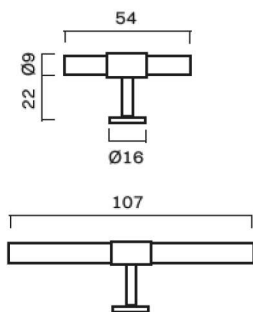

SIGNATURE slim T-bars