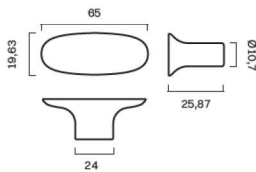

T-BAR	PULL BAR	END PULL BAR
54 mm	150 mm	154 mm
107 mm	182 mm	186 mm
150 mm	278mm*	
182 mm		

* New – only in BB, SB & SN

SIGNATURE collections (s30 / s20 & slim)

MATERIAL CODES

Our SKU numbers consists of the product type code + the specific material combination code. The first two XX symbolize the base material and the next two XX a crossbar code , if optional.

MATERIAL OPTIONS:

CATE-GORY	NAME	SKU	PROD. DAYS	DKK incl. vat	EUR ex vat
Knob	LEAF knob small	LEAF_KS_XX	5	249	27
	LEAF knob	LEAF_K_XX	5	299	33
Hook	LEAF knob hook	LEAF_KH_XX	5	379	41
	LEAF hook	LEAF_H_XX	5	379	41
T-bar	LEAF T-bar	LEAF_TB_XX	5	379	41
Pull bar	LEAF pull bar 160 mm	LEAF_PBI60_XX	5	679	74
	LEAF pull bar 400 mm	LEAF_PB400_XX	5	1.899	206
Door	LEAF door handle	LEAF_D_XX	5	1.999	217
	LEAF door handle / Sprung	LEAF_D_XX_S	5	2.199	238

LEAF knob small

LEAF knob

LEAF knob hook round

LEAF hook

LEAF T-bar

LEAF pull bar 160 mm

PLEASE NOTE:
1st batch = CC100
2nd batch = CC96

LEAF pull bar 400 mm