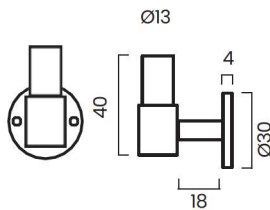

T-BAR	PULL BAR	END PULL BAR
54 mm	150 mm	154 mm
107 mm	182 mm	186 mm
150 mm	278mm*	
182 mm		

* New – only in BB, SB & SN

SIGNATURE collections (s30 / s20 & slim)

MATERIAL CODES

Our SKU numbers consists of the product type code + the specific material combination code. The first two XX symbolize the base material and the next two XX a crossbar code , if optional.

CHISEL door handle

SIGNATURE & END towel bars

SIGNATURE toilet roll holder

SIGNATURE thumbturn lock & bathroom lock

SIGNATURE knobs & hooks

BASE & CROSS BAR OPTIONS:

CATE- GORY	NAME	SKU	PROD. DAYS	DKK incl. vat	EUR ex vat
Knob	CHISEL knob	CK_XX	3	189	21
	SIGNATURE knob	SK_XX	3	189	21
Hook	SIGNATURE hook	SH_XX	7	499	54
	SIGNATURE hook XL	SH_XL_XX	21	1.199	130

CHISEL knob

SIGNATURE knob

SIGNATURE hook

SIGNATURE hook XL

SIGNATURE 30

PLEASE NOTE:
This base is going
out of assortment,
when sold out.

BASE + CROSS BAR OPTIONS:

CATE-GORY	NAME	SKU	PROD. DAYS	DKK incl. vat	EUR ex vat
T-bar	SIGNATURE 30 T-bar 60 mm	S30_TB060_XXXX	10	499	54
	SIGNATURE 30 T-bar 113 mm	S30_TB113_XXXX	10	599	65
Pull bar	SIGNATURE 30 pull bar 156 mm	S30_PB156_XXXX	10	849	92
	SIGNATURE 30 pull bar 188 mm	S30_PB188_XXXX	10	899	98
Closet bar	SIGNATURE 30 pull bar 284 mm	S30_PB284_XX *	10	1299	141
	SIGNATURE 30 pull bar 476 mm	S30_PB476_XX*	10	1799	195
	SIGNATURE 30 pull bar 650 mm	S30_PB650_XX *	10	2199	238