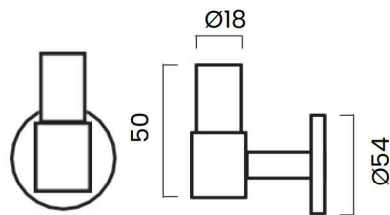

CHISEL knob

SIGNATURE knob

SIGNATURE hook

SIGNATURE hook XL

SIGNATURE 30

PLEASE NOTE:
This base is going
out of assortment,
when sold out.

BASE + CROSS BAR OPTIONS:

CATE-GORY	NAME	SKU	PROD. DAYS	DKK incl. vat	EUR ex vat
T-bar	SIGNATURE 30 T-bar 60 mm	S30_TB060_XXXX	10	499	54
	SIGNATURE 30 T-bar 113 mm	S30_TB113_XXXX	10	599	65
Pull bar	SIGNATURE 30 pull bar 156 mm	S30_PB156_XXXX	10	849	92
	SIGNATURE 30 pull bar 188 mm	S30_PB188_XXXX	10	899	98
Closet bar	SIGNATURE 30 pull bar 284 mm	S30_PB284_XX *	10	1299	141
	SIGNATURE 30 pull bar 476 mm	S30_PB476_XX*	10	1799	195
	SIGNATURE 30 pull bar 650 mm	S30_PB650_XX *	10	2199	238

* New: only in BB, SB & SN

SIGNATURE 30 T-bars

SIGNATURE 30 pull bars

SIGNATURE 20

PLEASE NOTE:
Will only be restocked
in BB, SB, SN, BH & WE

BASE & CROSS BAR OPTIONS:

CATE-GORY	NAME	SKU	PROD. DAYS	DKK incl. vat	EUR ex vat
T-bar	SIGNATURE 20 T-bar 60 mm	S20_TB060_XXXX	10	499	54
	SIGNATURE 20 T-bar 113 mm	S20_TB113_XXXX	10	599	65
Pull bar	SIGNATURE 20 pull bar 156 mm	S20_PB156_XXXX	10	849	92
	SIGNATURE 20 pull bar 188 mm	S20_PB188_XXXX	10	899	98
Closet bar	SIGNATURE 20 pull bar 284 mm	S20_PB284_XX *	10	1299	141
	SIGNATURE 20 pull bar 476 mm	S20_PB476_XX *	10	1799	195
	SIGNATURE 20 pull bar 650 mm	S20_PB650_XX*	10	2199	235