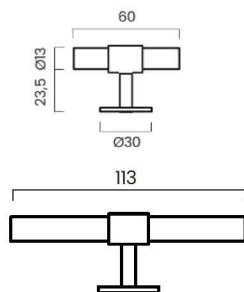

T-BAR	PULL BAR	END PULL BAR
54 mm	150 mm	154 mm
107 mm	182 mm	186 mm
150 mm	278mm*	
182 mm		

* New – only in BB, SB & SN

SIGNATURE collections (s30 / s20 & slim)

MATERIAL CODES

Our SKU numbers consists of the product type code + the specific material combination code. The first two XX symbolize the base material and the next two XX a crossbar code , if optional.

CHISEL knob

SIGNATURE knob

SIGNATURE hook

SIGNATURE hook XL

SIGNATURE 30

PLEASE NOTE:
This base is going
out of assortment,
when sold out.

BASE + CROSS BAR OPTIONS:

CATE-GORY	NAME	SKU	PROD. DAYS	DKK incl. vat	EUR ex vat
T-bar	SIGNATURE 30 T-bar 60 mm	S30_TB060_XXXX	10	499	54
	SIGNATURE 30 T-bar 113 mm	S30_TB113_XXXX	10	599	65
Pull bar	SIGNATURE 30 pull bar 156 mm	S30_PB156_XXXX	10	849	92
	SIGNATURE 30 pull bar 188 mm	S30_PB188_XXXX	10	899	98
Closet bar	SIGNATURE 30 pull bar 284 mm	S30_PB284_XX *	10	1299	141
	SIGNATURE 30 pull bar 476 mm	S30_PB476_XX*	10	1799	195
	SIGNATURE 30 pull bar 650 mm	S30_PB650_XX *	10	2199	238

* New: only in BB, SB & SN

SIGNATURE 30 T-bars

SIGNATURE 30 pull bars

SIGNATURE 20

PLEASE NOTE:
Will only be restocked
in BB, SB, SN, BH & WE

BASE & CROSS BAR OPTIONS:

CATE-GORY	NAME	SKU	PROD. DAYS	DKK incl. vat	EUR ex vat
T-bar	SIGNATURE 20 T-bar 60 mm	S20_TB060_XXXX	10	499	54
	SIGNATURE 20 T-bar 113 mm	S20_TB113_XXXX	10	599	65
Pull bar	SIGNATURE 20 pull bar 156 mm	S20_PB156_XXXX	10	849	92
	SIGNATURE 20 pull bar 188 mm	S20_PB188_XXXX	10	899	98
Closet bar	SIGNATURE 20 pull bar 284 mm	S20_PB284_XX *	10	1299	141
	SIGNATURE 20 pull bar 476 mm	S20_PB476_XX *	10	1799	195
	SIGNATURE 20 pull bar 650 mm	S20_PB650_XX*	10	2199	235