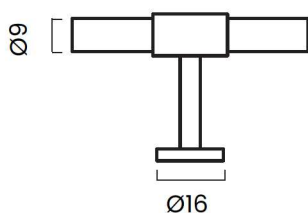

* New AW 25 – only in BB, SB & SN

SIGNATURE 20 – base 20 mm & crossbar 13 mm

SIGNATURE 20 is our contemporary collection and fits almost everywhere. The base has a backplate with a diameter of 20 mm and a crossbar with a diameter of 13 mm.

T-BAR	PULL BAR
60 mm	156 mm
113 mm	188 mm
156 mm	284 mm*
188 mm	476 mm*
	650 mm*

* New – only in BB, SB & SN

SIGNATURE slim – base 16 mm & crossbar 9 mm

SIGNATURE slim is a slimmer and more modern version of the two above collections. The base has a backplate with a diameter of 16 mm and a crossbar with a diameter of 9 mm.

T-BAR	PULL BAR	END PULL BAR
54 mm	150 mm	154 mm
107 mm	182 mm	186 mm
150 mm	278mm*	
182 mm		

* New – only in BB, SB & SN

SIGNATURE collections (s30 / s20 & slim)

MATERIAL CODES

Our SKU numbers consists of the product type code + the specific material combination code. The first two XX symbolize the base material and the next two XX a crossbar code , if optional.