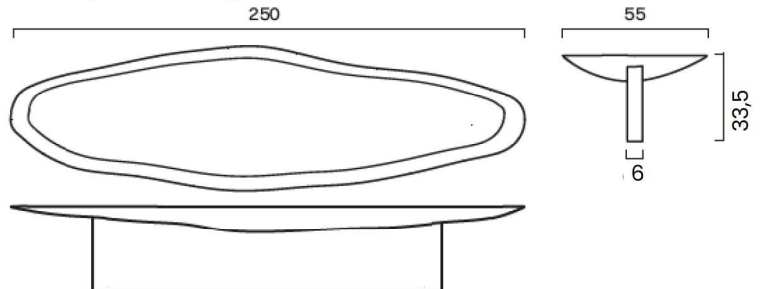

VALE knob

VALE knob oval

VALE knob & hook large

VALE T-bar

VALE pull bar short

VALE pull bar long

PLEASE NOTE:
 1st batch = CC106
 2nd batch = CC122
 3rd batch = CC128

LEAF

MATERIAL OPTIONS:

CATE-GORY	NAME	SKU	PROD. DAYS	DKK incl. vat	EUR ex vat
Knob	LEAF knob small	LEAF_KS_XX	5	249	27
	LEAF knob	LEAF_K_XX	5	299	33
Hook	LEAF knob hook	LEAF_KH_XX	5	379	41
	LEAF hook	LEAF_H_XX	5	379	41
T-bar	LEAF T-bar	LEAF_TB_XX	5	379	41
Pull bar	LEAF pull bar 160 mm	LEAF_PBI60_XX	5	679	74
	LEAF pull bar 400 mm	LEAF_PB400_XX	5	1.899	206
Door	LEAF door handle	LEAF_D_XX	5	1.999	217
	LEAF door handle / Sprung	LEAF_D_XX_S	5	2.199	238