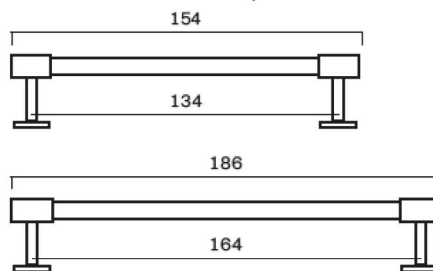

* New: only in BB, SB & SN

SIGNATURE 30 T-bars

SIGNATURE 30 pull bars

SIGNATURE 20

PLEASE NOTE:
Will only be restocked
in BB, SB, SN, BH & WE

BASE & CROSS BAR OPTIONS:

CATE-GORY	NAME	SKU	PROD. DAYS	DKK incl. vat	EUR ex vat
T-bar	SIGNATURE 20 T-bar 60 mm	S20_TB060_XXXX	10	499	54
	SIGNATURE 20 T-bar 113 mm	S20_TB113_XXXX	10	599	65
Pull bar	SIGNATURE 20 pull bar 156 mm	S20_PB156_XXXX	10	849	92
	SIGNATURE 20 pull bar 188 mm	S20_PB188_XXXX	10	899	98
Closet bar	SIGNATURE 20 pull bar 284 mm	S20_PB284_XX *	10	1299	141
	SIGNATURE 20 pull bar 476 mm	S20_PB476_XX *	10	1799	195
	SIGNATURE 20 pull bar 650 mm	S20_PB650_XX*	10	2199	235

SIGNATURE 20 T-bars

SIGNATURE 20 pull bars

SIGNATURE slim

PLEASE NOTE:
Will only be restocked in BB, SB, SN,

BASE & CROSS BAR OPTIONS:

Wenge = only in size 54 & 182 mm

CATE-GORY	NAME	SKU	PROD. DAYS	DKK incl. vat	EUR ex vat
T-bar	SIGNATURE slim T-bar 54 mm	SLIM_TB054_XXXX	10	499	54
	SIGNATURE slim T-bar 107 mm	SLIM_TB107_XXXX	10	599	65
Pull bar	SIGNATURE slim pull bar 150 mm	SLIM_PBI50_XXXX	10	849	92
	SIGNATURE slim pull bar 182 mm	SLIM_PBI82_XXXX	10	899	98
	SIGNATURE slim pull bar 278 mm	SLIM_PB278_XXXX *	10	1299	141

* New: only in BB, SB & SN

SIGNATURE slim T-bars

SIGNATURE slim pull bars

SIGNATURE slim END pull bars

SIGNATURE accessories

BASE & CROSS BAR OPTIONS:

CATE-GORY	NAME	SKU	PROD. DAYS	DKK incl. vat	EUR ex vat
Kitchen	SIGNATURE tea towel bar 476 mm	STEA_476_XX	5	1.699	184
	SIGNATURE tea towel bar 650 mm	STEA_650_XX	5	2.299	246
Bath-room	SIGNATURE toilet roll holder	STRH_XX	28	1.699	184
	SIGNATURE towel bar	STOW_XX	28	3.999	433