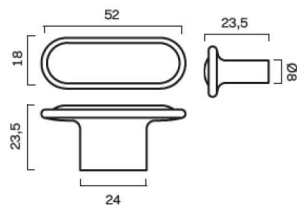

MATERIAL OPTIONS:

CATE-GORY	NAME	SKU	PROD. DAYS	DKK incl. vat	EUR ex vat
Knob	LEAF knob small	LEAF_KS_XX	5	249	27
	LEAF knob	LEAF_K_XX	5	299	33
Hook	LEAF knob hook	LEAF_KH_XX	5	379	41
	LEAF hook	LEAF_H_XX	5	379	41
T-bar	LEAF T-bar	LEAF_TB_XX	5	379	41
Pull bar	LEAF pull bar 160 mm	LEAF_PBI60_XX	5	679	74
	LEAF pull bar 400 mm	LEAF_PB400_XX	5	1.899	206
Door	LEAF door handle	LEAF_D_XX	5	1.999	217
	LEAF door handle / Sprung	LEAF_D_XX_S	5	2.199	238

LEAF knob small

LEAF knob

LEAF knob hook round

LEAF hook

LEAF T-bar

LEAF pull bar 160 mm

PLEASE NOTE:
1st batch = CC100
2nd batch = CC96

LEAF pull bar 400 mm

LEAF door handle

BUTTON

MATERIAL OPTIONS:

CATE-GORY	NAME	SKU	PROD. DAYS	DKK incl. vat	EUR ex vat
Knob	BUTTON knob	BUTTON_K_XX	5	169	20
T-bar	BUTTON T-bar	BUTTON_TB_XX	5	349	38
Pull bar	BUTTON pull bar 110 mm	BUTTON_PB110_XX	5	489	53
	BUTTON pull bar 250 mm	BUTTON_PB250_XX	5	899	98
Door	BUTTON door handle	BUTTON_D_XX	5	1.999	217
	BUTTON door handle / Sprung	BUTTON_D_XX_S	5	2.199	238

BUTTON knob

BUTTON T-bar

BUTTON pull bar 110 mm

BUTTON pull bar 250 mm

BUTTON door handle

TERRACE

MATERIAL OPTIONS:

CATE- GORY	NAME	SKU	PROD. DAYS	DKK incl. vat	EUR ex vat
Knob	TERRACE knob mini	TERRACE_KM_XX	5	159	18
	TERRACE knob	TERRACE_K_XX	5	199	22
T-bar	TERRACE T-bar	TERRACE_TB_XX	5	349	38
Pull bar	TERRACE pull bar 170 mm	TERRACE_PBI70_XX	5	649	71
	TERRACE pull bar 300 mm	TERRACE_PB300_XX	5	899	98
Door	TERRACE door handle	TERRACE_D_XX	5	1.199	217
	TERRACE door handle / Sprung	TERRACE_D_XX_S	5	2.199	238