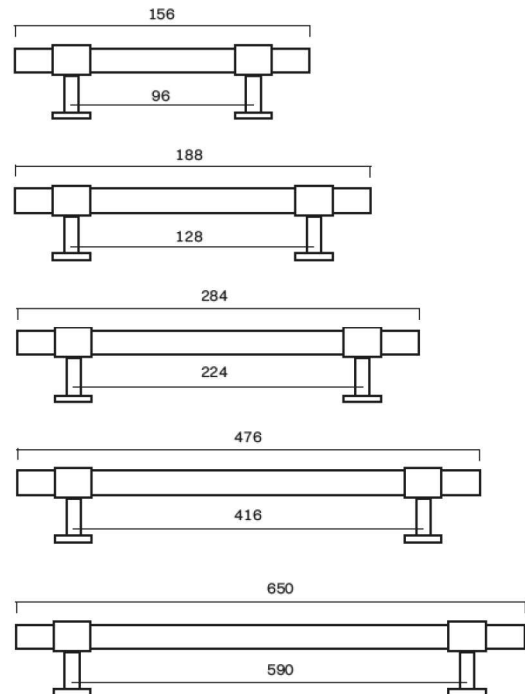

CHISEL knob

SIGNATURE knob

SIGNATURE hook

SIGNATURE hook XL

SIGNATURE 30

PLEASE NOTE:
This base is going
out of assortment,
when sold out.

BASE + CROSS BAR OPTIONS:

CATE-GORY	NAME	SKU	PROD. DAYS	DKK incl. vat	EUR ex vat
T-bar	SIGNATURE 30 T-bar 60 mm	S30_TB060_XXXX	10	499	54
	SIGNATURE 30 T-bar 113 mm	S30_TB113_XXXX	10	599	65
Pull bar	SIGNATURE 30 pull bar 156 mm	S30_PB156_XXXX	10	849	92
	SIGNATURE 30 pull bar 188 mm	S30_PB188_XXXX	10	899	98
Closet bar	SIGNATURE 30 pull bar 284 mm	S30_PB284_XX *	10	1299	141
	SIGNATURE 30 pull bar 476 mm	S30_PB476_XX*	10	1799	195
	SIGNATURE 30 pull bar 650 mm	S30_PB650_XX *	10	2199	238

* New: only in BB, SB & SN

SIGNATURE 30 T-bars

SIGNATURE 30 pull bars

SIGNATURE 20

PLEASE NOTE:
Will only be restocked
in BB, SB, SN, BH & WE

BASE & CROSS BAR OPTIONS:

CATE-GORY	NAME	SKU	PROD. DAYS	DKK incl. vat	EUR ex vat
T-bar	SIGNATURE 20 T-bar 60 mm	S20_TB060_XXXX	10	499	54
	SIGNATURE 20 T-bar 113 mm	S20_TB113_XXXX	10	599	65
Pull bar	SIGNATURE 20 pull bar 156 mm	S20_PB156_XXXX	10	849	92
	SIGNATURE 20 pull bar 188 mm	S20_PB188_XXXX	10	899	98
Closet bar	SIGNATURE 20 pull bar 284 mm	S20_PB284_XX *	10	1299	141
	SIGNATURE 20 pull bar 476 mm	S20_PB476_XX *	10	1799	195
	SIGNATURE 20 pull bar 650 mm	S20_PB650_XX*	10	2199	235

SIGNATURE 20 T-bars

SIGNATURE 20 pull bars

SIGNATURE slim

PLEASE NOTE:
Will only be restocked in BB, SB, SN,

BASE & CROSS BAR OPTIONS:

Wenge = only in size 54 & 182 mm

CATE-GORY	NAME	SKU	PROD. DAYS	DKK incl. vat	EUR ex vat
T-bar	SIGNATURE slim T-bar 54 mm	SLIM_TB054_XXXX	10	499	54
	SIGNATURE slim T-bar 107 mm	SLIM_TB107_XXXX	10	599	65
Pull bar	SIGNATURE slim pull bar 150 mm	SLIM_PBI50_XXXX	10	849	92
	SIGNATURE slim pull bar 182 mm	SLIM_PBI82_XXXX	10	899	98
	SIGNATURE slim pull bar 278 mm	SLIM_PB278_XXXX *	10	1299	141