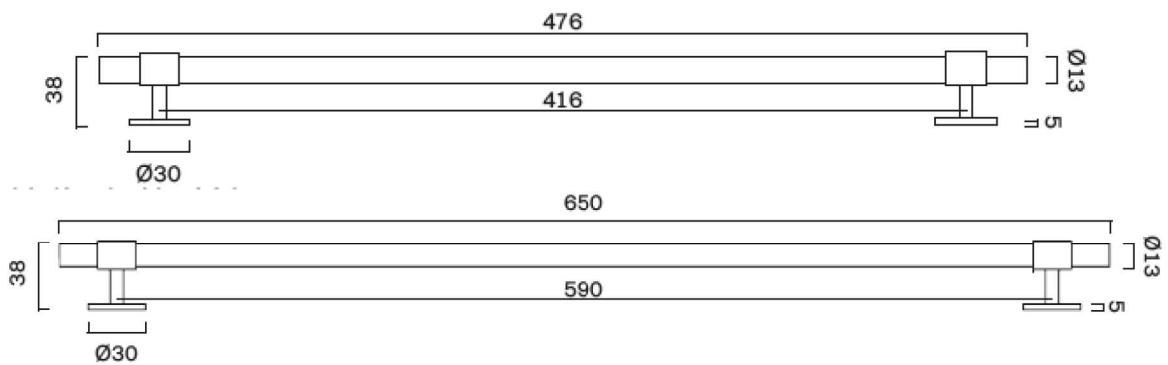

SIGNATURE accessories

BASE & CROSS BAR OPTIONS:

CATE-GORY	NAME	SKU	PROD. DAYS	DKK incl. vat	EUR ex vat
Kitchen	SIGNATURE tea towel bar 476 mm	STEA_476_XX	5	1.699	184
	SIGNATURE tea towel bar 650 mm	STEA_650_XX	5	2.299	246
Bath-room	SIGNATURE toilet roll holder	STRH_XX	28	1.699	184
	SIGNATURE towel bar	STOW_XX	28	3.999	433

KITCHEN

SIGNATURE tea towel bars (base Ø30 & crossbar Ø13)

BATHROOM

SIGNATURE toilet roll holder