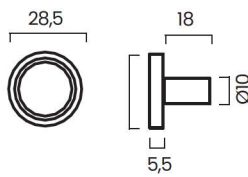

CATE- GORY	NAME	SKU	PROD. DAYS	DKK incl. vat	EUR ex vat
Knob	CHISEL knob	CK_XX	3	189	21
	SIGNATURE knob	SK_XX	3	189	21
Hook	SIGNATURE hook	SH_XX	7	499	54
	SIGNATURE hook XL	SH_XL_XX	21	1.199	130

CHISEL knob