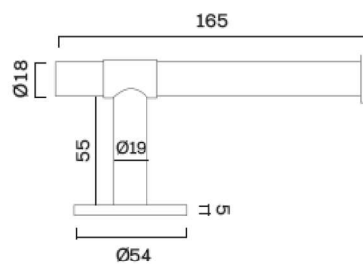

SIGNATURE accessories

BASE & CROSS BAR OPTIONS:

CATE-GORY	NAME	SKU	PROD. DAYS	DKK incl. vat	EUR ex vat
Kitchen	SIGNATURE tea towel bar 476 mm	STEA_476_XX	5	1.699	184
	SIGNATURE tea towel bar 650 mm	STEA_650_XX	5	2.299	246
Bath-room	SIGNATURE toilet roll holder	STRH_XX	28	1.699	184
	SIGNATURE towel bar	STOW_XX	28	3.999	433

KITCHEN

SIGNATURE tea towel bars (base Ø30 & crossbar Ø13)

BATHROOM

SIGNATURE toilet roll holder

SIGNATURE towel bar (base Ø54 & crossbar Ø18)