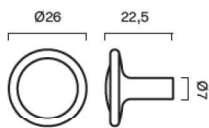

CATE-GORY	NAME	SKU	PROD. DAYS	DKK incl. vat	EUR ex vat
Knob	BUTTON knob	BUTTON_K_XX	5	169	20
T-bar	BUTTON T-bar	BUTTON_TB_XX	5	349	38
Pull bar	BUTTON pull bar 110 mm	BUTTON_PB110_XX	5	489	53
	BUTTON pull bar 250 mm	BUTTON_PB250_XX	5	899	98
Door	BUTTON door handle	BUTTON_D_XX	5	1.999	217
	BUTTON door handle / Sprung	BUTTON_D_XX_S	5	2.199	238

BUTTON knob