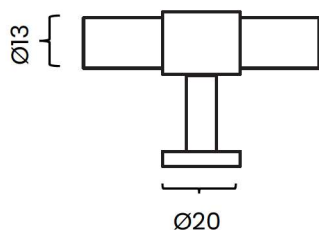

T-BAR	PULL BAR
60 mm	156 mm
113 mm	188 mm
156 mm	284 mm*
188 mm	476 mm*
	650 mm*

* New – only in BB, SB & SN

SIGNATURE slim – base 16 mm & crossbar 9 mm

SIGNATURE slim is a slimmer and more modern version of the two above collections. The base has a backplate with a diameter of 16 mm and a crossbar with a diameter of 9 mm.