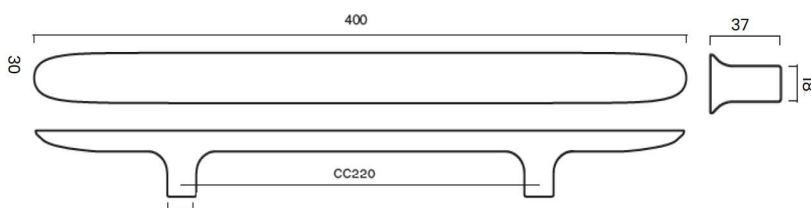

MATERIAL OPTIONS:

CATE-GORY	NAME	SKU	PROD. DAYS	DKK incl. vat	EUR ex vat
Knob	LEAF knob small	LEAF_KS_XX	5	249	27
	LEAF knob	LEAF_K_XX	5	299	33
Hook	LEAF knob hook	LEAF_KH_XX	5	379	41
	LEAF hook	LEAF_H_XX	5	379	41
T-bar	LEAF T-bar	LEAF_TB_XX	5	379	41
Pull bar	LEAF pull bar 160 mm	LEAF_PBI60_XX	5	679	74
	LEAF pull bar 400 mm	LEAF_PB400_XX	5	1.899	206
Door	LEAF door handle	LEAF_D_XX	5	1.999	217
	LEAF door handle / Sprung	LEAF_D_XX_S	5	2.199	238

LEAF knob small

LEAF knob

LEAF knob hook round

LEAF hook

LEAF T-bar

LEAF pull bar 160 mm

PLEASE NOTE:
1st batch = CC100
2nd batch = CC96

LEAF pull bar 400 mm