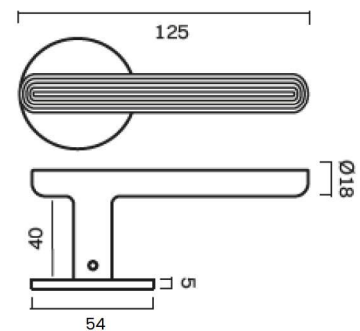

T-BAR	PULL BAR	END PULL BAR
54 mm	150 mm	154 mm
107 mm	182 mm	186 mm
150 mm	278mm*	
182 mm		

* New – only in BB, SB & SN

SIGNATURE collections (s30 / s20 & slim)

MATERIAL CODES

Our SKU numbers consists of the product type code + the specific material combination code. The first two XX symbolize the base material and the next two XX a crossbar code , if optional.

BUTTON knob

BUTTON T-bar

BUTTON pull bar 110 mm

BUTTON pull bar 250 mm

BUTTON door handle

TERRACE

MATERIAL OPTIONS:

CATE- GORY	NAME	SKU	PROD. DAYS	DKK incl. vat	EUR ex vat
Knob	TERRACE knob mini	TERRACE_KM_XX	5	159	18
	TERRACE knob	TERRACE_K_XX	5	199	22
T-bar	TERRACE T-bar	TERRACE_TB_XX	5	349	38
Pull bar	TERRACE pull bar 170 mm	TERRACE_PBI70_XX	5	649	71
	TERRACE pull bar 300 mm	TERRACE_PB300_XX	5	899	98
Door	TERRACE door handle	TERRACE_D_XX	5	1.199	217
	TERRACE door handle / Sprung	TERRACE_D_XX_S	5	2.199	238

TERRACE knob mini

TERRACE knob

TERRACE T-bar

TERRACE pull bar 170 mm

TERRACE door handle

TERRACE pull bar 300 mm

CARVE

MATERIAL OPTIONS:

CATE-GORY	NAME	SKU	PROD. DAYS	DKK incl. vat	EUR ex vat
T-bar	CARVE T-bar	CARVE_TB_XX	5	349	38
Pull bar	CARVE pull bar	CARVE_PB_XX	5	699	76
Door	CARVE door handle	CARVE_D_XX	5	1.999	217
	CARVE door handle	CARVE_D_XX_S	5	2.199	238