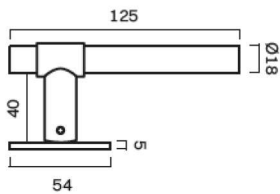

CATE-GORY	NAME	SKU	PROD. DAYS	DKK incl. vat	EUR ex vat
Door handle					
	SIGNATURE door handle	S_D_XX	5	1.999	217
	SIGNATURE door handle / Sprung	S_D_XX_S	5	2.199	238
	END door handle	E_D_XXXX	21	1.999	217
	END door handle / Sprung	E_D_XXXX_S	21	2.199	238
Keyhole					
	BRANDT keyhole escutcheon	B_KEY_XX	21	599	65
Door locks					
	BRANDT thumbturn (1 side)	B_TL_XX	21	999	108
	BRANDT bathroom lock	B_BL_XX	21	1.299	141

SIGNATURE door handle