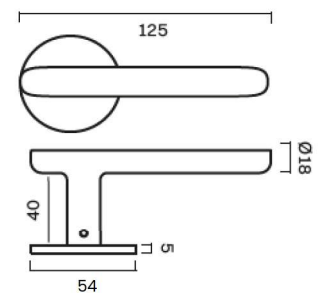

LEAF door handle