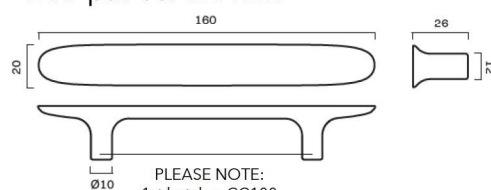

MATERIAL OPTIONS:

CATE-GORY	NAME	SKU	PROD. DAYS	DKK incl. vat	EUR ex vat
Knob	LEAF knob small	LEAF_KS_XX	5	249	27
	LEAF knob	LEAF_K_XX	5	299	33
Hook	LEAF knob hook	LEAF_KH_XX	5	379	41
	LEAF hook	LEAF_H_XX	5	379	41
T-bar	LEAF T-bar	LEAF_TB_XX	5	379	41
Pull bar	LEAF pull bar 160 mm	LEAF_PBI60_XX	5	679	74
	LEAF pull bar 400 mm	LEAF_PB400_XX	5	1.899	206
Door	LEAF door handle	LEAF_D_XX	5	1.999	217
	LEAF door handle / Sprung	LEAF_D_XX_S	5	2.199	238

LEAF knob small

LEAF knob

LEAF knob hook round

LEAF hook

LEAF T-bar

LEAF pull bar 160 mm

PLEASE NOTE:
1st batch = CC100
2nd batch = CC96

LEAF pull bar 400 mm