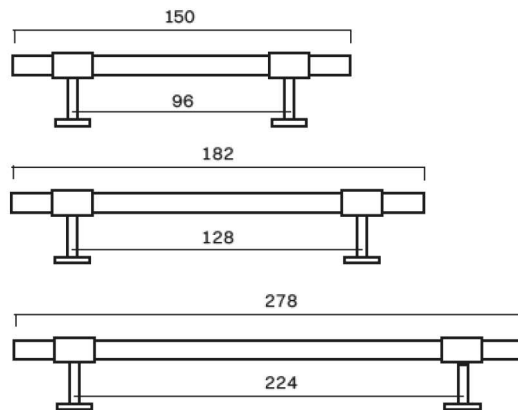

SIGNATURE slim pull bars