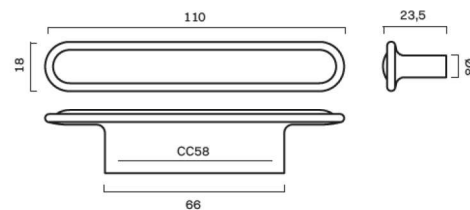

MATERIAL OPTIONS:

CATE-GORY	NAME	SKU	PROD. DAYS	DKK incl. vat	EUR ex vat
Knob	LEAF knob small	LEAF_KS_XX	5	249	27
	LEAF knob	LEAF_K_XX	5	299	33
Hook	LEAF knob hook	LEAF_KH_XX	5	379	41
	LEAF hook	LEAF_H_XX	5	379	41
T-bar	LEAF T-bar	LEAF_TB_XX	5	379	41
Pull bar	LEAF pull bar 160 mm	LEAF_PBI60_XX	5	679	74
	LEAF pull bar 400 mm	LEAF_PB400_XX	5	1.899	206
Door	LEAF door handle	LEAF_D_XX	5	1.999	217
	LEAF door handle / Sprung	LEAF_D_XX_S	5	2.199	238

LEAF knob small

LEAF knob

LEAF knob hook round

LEAF hook

LEAF T-bar

LEAF pull bar 160 mm

PLEASE NOTE:
1st batch = CC100
2nd batch = CC96

LEAF pull bar 400 mm

LEAF door handle

BUTTON

MATERIAL OPTIONS:

CATE-GORY	NAME	SKU	PROD. DAYS	DKK incl. vat	EUR ex vat
Knob	BUTTON knob	BUTTON_K_XX	5	169	20
T-bar	BUTTON T-bar	BUTTON_TB_XX	5	349	38
Pull bar	BUTTON pull bar 110 mm	BUTTON_PB110_XX	5	489	53
	BUTTON pull bar 250 mm	BUTTON_PB250_XX	5	899	98
Door	BUTTON door handle	BUTTON_D_XX	5	1.999	217
	BUTTON door handle / Sprung	BUTTON_D_XX_S	5	2.199	238

BUTTON knob

BUTTON T-bar

BUTTON pull bar 110 mm

BUTTON pull bar 250 mm

BUTTON door handle

TERRACE

MATERIAL OPTIONS:

CATE- GORY	NAME	SKU	PROD. DAYS	DKK incl. vat	EUR ex vat
Knob	TERRACE knob mini	TERRACE_KM_XX	5	159	18
	TERRACE knob	TERRACE_K_XX	5	199	22
T-bar	TERRACE T-bar	TERRACE_TB_XX	5	349	38
Pull bar	TERRACE pull bar 170 mm	TERRACE_PBI70_XX	5	649	71
	TERRACE pull bar 300 mm	TERRACE_PB300_XX	5	899	98
Door	TERRACE door handle	TERRACE_D_XX	5	1.199	217
	TERRACE door handle / Sprung	TERRACE_D_XX_S	5	2.199	238