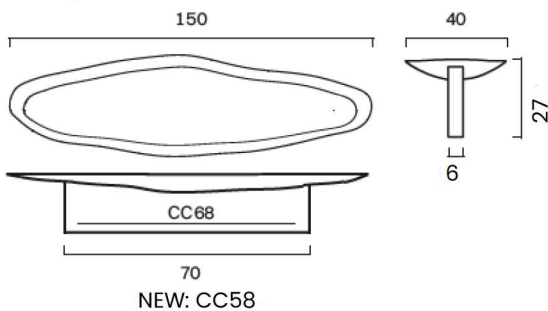

VALE knob

VALE knob oval

VALE knob & hook large

VALE T-bar

VALE pull bar short

VALE pull bar long

PLEASE NOTE:
 1st batch = CC106
 2nd batch = CC122
 3rd batch = CC128

LEAF

MATERIAL OPTIONS:

CATE-GORY	NAME	SKU	PROD. DAYS	DKK incl. vat	EUR ex vat
Knob	LEAF knob small	LEAF_KS_XX	5	249	27
	LEAF knob	LEAF_K_XX	5	299	33
Hook	LEAF knob hook	LEAF_KH_XX	5	379	41
	LEAF hook	LEAF_H_XX	5	379	41
T-bar	LEAF T-bar	LEAF_TB_XX	5	379	41
Pull bar	LEAF pull bar 160 mm	LEAF_PBI60_XX	5	679	74
	LEAF pull bar 400 mm	LEAF_PB400_XX	5	1.899	206
Door	LEAF door handle	LEAF_D_XX	5	1.999	217
	LEAF door handle / Sprung	LEAF_D_XX_S	5	2.199	238