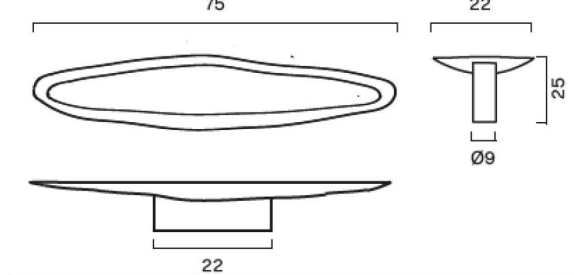

VALE knob

VALE knob oval

VALE knob & hook large

VALE T-bar

VALE pull bar short

VALE pull bar long

PLEASE NOTE:
 1st batch = CC106
 2nd batch = CC122
 3rd batch = CC128

LEAF

MATERIAL OPTIONS:

CATE-GORY	NAME	SKU	PROD. DAYS	DKK incl. vat	EUR ex vat
Knob	LEAF knob small	LEAF_KS_XX	5	249	27
	LEAF knob	LEAF_K_XX	5	299	33
Hook	LEAF knob hook	LEAF_KH_XX	5	379	41
	LEAF hook	LEAF_H_XX	5	379	41
T-bar	LEAF T-bar	LEAF_TB_XX	5	379	41
Pull bar	LEAF pull bar 160 mm	LEAF_PBI60_XX	5	679	74
	LEAF pull bar 400 mm	LEAF_PB400_XX	5	1.899	206
Door	LEAF door handle	LEAF_D_XX	5	1.999	217
	LEAF door handle / Sprung	LEAF_D_XX_S	5	2.199	238