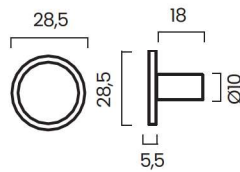

SIGNATURE knob