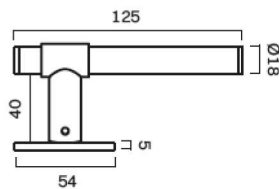

END door handle