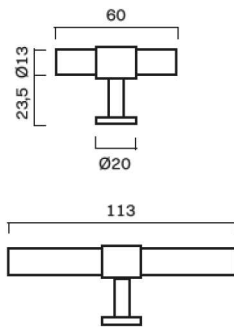

T-BAR	PULL BAR	END PULL BAR
54 mm	150 mm	154 mm
107 mm	182 mm	186 mm
150 mm	278mm*	
182 mm		

* New – only in BB, SB & SN

SIGNATURE collections (s30 / s20 & slim)

MATERIAL CODES

Our SKU numbers consists of the product type code + the specific material combination code. The first two XX symbolize the base material and the next two XX a crossbar code , if optional.

* New: only in BB, SB & SN

SIGNATURE 30 T-bars

SIGNATURE 30 pull bars

SIGNATURE 20

PLEASE NOTE:
Will only be restocked
in BB, SB, SN, BH & WE

BASE & CROSS BAR OPTIONS:

CATE-GORY	NAME	SKU	PROD. DAYS	DKK incl. vat	EUR ex vat
T-bar	SIGNATURE 20 T-bar 60 mm	S20_TB060_XXXX	10	499	54
	SIGNATURE 20 T-bar 113 mm	S20_TB113_XXXX	10	599	65
Pull bar	SIGNATURE 20 pull bar 156 mm	S20_PB156_XXXX	10	849	92
	SIGNATURE 20 pull bar 188 mm	S20_PB188_XXXX	10	899	98
Closet bar	SIGNATURE 20 pull bar 284 mm	S20_PB284_XX *	10	1299	141
	SIGNATURE 20 pull bar 476 mm	S20_PB476_XX *	10	1799	195
	SIGNATURE 20 pull bar 650 mm	S20_PB650_XX*	10	2199	235

SIGNATURE 20 T-bars

SIGNATURE 20 pull bars

SIGNATURE slim

PLEASE NOTE:
Will only be restocked in BB, SB, SN,

BASE & CROSS BAR OPTIONS:

Wenge = only in size 54 & 182 mm

CATE-GORY	NAME	SKU	PROD. DAYS	DKK incl. vat	EUR ex vat
T-bar	SIGNATURE slim T-bar 54 mm	SLIM_TB054_XXXX	10	499	54
	SIGNATURE slim T-bar 107 mm	SLIM_TB107_XXXX	10	599	65
Pull bar	SIGNATURE slim pull bar 150 mm	SLIM_PBI50_XXXX	10	849	92
	SIGNATURE slim pull bar 182 mm	SLIM_PBI82_XXXX	10	899	98
	SIGNATURE slim pull bar 278 mm	SLIM_PB278_XXXX *	10	1299	141