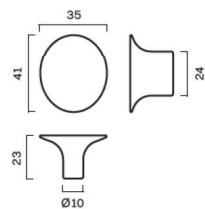

T-BAR	PULL BAR	END PULL BAR
54 mm	150 mm	154 mm
107 mm	182 mm	186 mm
150 mm	278mm*	
182 mm		

* New – only in BB, SB & SN

SIGNATURE collections (s30 / s20 & slim)

MATERIAL CODES

Our SKU numbers consists of the product type code + the specific material combination code. The first two XX symbolize the base material and the next two XX a crossbar code , if optional.

MATERIAL OPTIONS:

CATE-GORY	NAME	SKU	PROD. DAYS	DKK incl. vat	EUR ex vat
Knob	LEAF knob small	LEAF_KS_XX	5	249	27
	LEAF knob	LEAF_K_XX	5	299	33
Hook	LEAF knob hook	LEAF_KH_XX	5	379	41
	LEAF hook	LEAF_H_XX	5	379	41
T-bar	LEAF T-bar	LEAF_TB_XX	5	379	41
Pull bar	LEAF pull bar 160 mm	LEAF_PBI60_XX	5	679	74
	LEAF pull bar 400 mm	LEAF_PB400_XX	5	1.899	206
Door	LEAF door handle	LEAF_D_XX	5	1.999	217
	LEAF door handle / Sprung	LEAF_D_XX_S	5	2.199	238

LEAF knob small

LEAF knob

LEAF knob hook round

LEAF hook

LEAF T-bar

LEAF pull bar 160 mm

PLEASE NOTE:
1st batch = CC100
2nd batch = CC96

LEAF pull bar 400 mm