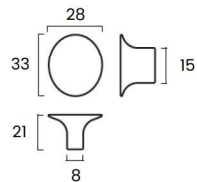

CATE-GORY	NAME	SKU	PROD. DAYS	DKK incl. vat	EUR ex vat
Knob	LEAF knob small	LEAF_KS_XX	5	249	27
	LEAF knob	LEAF_K_XX	5	299	33
Hook	LEAF knob hook	LEAF_KH_XX	5	379	41
	LEAF hook	LEAF_H_XX	5	379	41
T-bar	LEAF T-bar	LEAF_TB_XX	5	379	41
Pull bar	LEAF pull bar 160 mm	LEAF_PBI60_XX	5	679	74
	LEAF pull bar 400 mm	LEAF_PB400_XX	5	1.899	206
Door	LEAF door handle	LEAF_D_XX	5	1.999	217
	LEAF door handle / Sprung	LEAF_D_XX_S	5	2.199	238

LEAF knob small