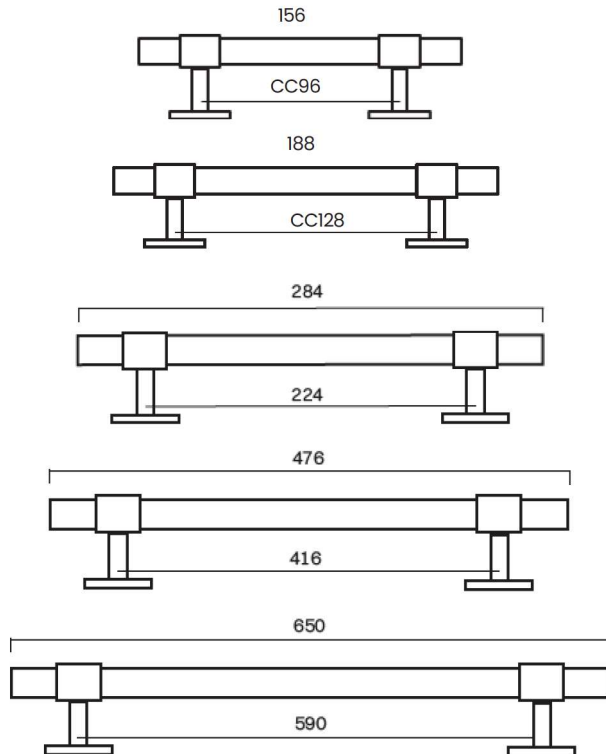

CHISEL knob

SIGNATURE knob

SIGNATURE hook

SIGNATURE hook XL

SIGNATURE 30

PLEASE NOTE:
This base is going
out of assortment,
when sold out.

BASE + CROSS BAR OPTIONS:

CATE-GORY	NAME	SKU	PROD. DAYS	DKK incl. vat	EUR ex vat
T-bar	SIGNATURE 30 T-bar 60 mm	S30_TB060_XXXX	10	499	54
	SIGNATURE 30 T-bar 113 mm	S30_TB113_XXXX	10	599	65
Pull bar	SIGNATURE 30 pull bar 156 mm	S30_PB156_XXXX	10	849	92
	SIGNATURE 30 pull bar 188 mm	S30_PB188_XXXX	10	899	98
Closet bar	SIGNATURE 30 pull bar 284 mm	S30_PB284_XX *	10	1299	141
	SIGNATURE 30 pull bar 476 mm	S30_PB476_XX*	10	1799	195
	SIGNATURE 30 pull bar 650 mm	S30_PB650_XX *	10	2199	238

* New: only in BB, SB & SN

SIGNATURE 30 T-bars

SIGNATURE 30 pull bars

SIGNATURE 20

PLEASE NOTE:
Will only be restocked
in BB, SB, SN, BH & WE

BASE & CROSS BAR OPTIONS:

CATE-GORY	NAME	SKU	PROD. DAYS	DKK incl. vat	EUR ex vat
T-bar	SIGNATURE 20 T-bar 60 mm	S20_TB060_XXXX	10	499	54
	SIGNATURE 20 T-bar 113 mm	S20_TB113_XXXX	10	599	65
Pull bar	SIGNATURE 20 pull bar 156 mm	S20_PB156_XXXX	10	849	92
	SIGNATURE 20 pull bar 188 mm	S20_PB188_XXXX	10	899	98
Closet bar	SIGNATURE 20 pull bar 284 mm	S20_PB284_XX *	10	1299	141
	SIGNATURE 20 pull bar 476 mm	S20_PB476_XX *	10	1799	195
	SIGNATURE 20 pull bar 650 mm	S20_PB650_XX*	10	2199	235

SIGNATURE 20 T-bars

SIGNATURE 20 pull bars

SIGNATURE slim

PLEASE NOTE:
Will only be restocked in BB, SB, SN,

BASE & CROSS BAR OPTIONS:

Wenge = only in size 54 & 182 mm

CATE-GORY	NAME	SKU	PROD. DAYS	DKK incl. vat	EUR ex vat
T-bar	SIGNATURE slim T-bar 54 mm	SLIM_TB054_XXXX	10	499	54
	SIGNATURE slim T-bar 107 mm	SLIM_TB107_XXXX	10	599	65
Pull bar	SIGNATURE slim pull bar 150 mm	SLIM_PBI50_XXXX	10	849	92
	SIGNATURE slim pull bar 182 mm	SLIM_PBI82_XXXX	10	899	98
	SIGNATURE slim pull bar 278 mm	SLIM_PB278_XXXX *	10	1299	141