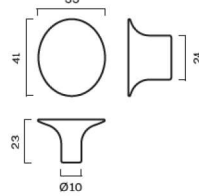

T-BAR	PULL BAR	END PULL BAR
54 mm	150 mm	154 mm
107 mm	182 mm	186 mm
150 mm	278mm*	
182 mm		

* New – only in BB, SB & SN

SIGNATURE collections (s30 / s20 & slim)

MATERIAL CODES

Our SKU numbers consists of the product type code + the specific material combination code. The first two XX symbolize the base material and the next two XX a crossbar code , if optional.

MATERIAL OPTIONS:

CATE-GORY	NAME	SKU	PROD. DAYS	DKK incl. vat	EUR ex vat
Knob	LEAF knob small	LEAF_KS_XX	5	249	27
	LEAF knob	LEAF_K_XX	5	299	33
Hook	LEAF knob hook	LEAF_KH_XX	5	379	41
	LEAF hook	LEAF_H_XX	5	379	41
T-bar	LEAF T-bar	LEAF_TB_XX	5	379	41
Pull bar	LEAF pull bar 160 mm	LEAF_PBI60_XX	5	679	74
	LEAF pull bar 400 mm	LEAF_PB400_XX	5	1.899	206
Door	LEAF door handle	LEAF_D_XX	5	1.999	217
	LEAF door handle / Sprung	LEAF_D_XX_S	5	2.199	238

LEAF knob small

LEAF knob

LEAF knob hook round

LEAF hook

LEAF T-bar

LEAF pull bar 160 mm

PLEASE NOTE:
1st batch = CC100
2nd batch = CC96

LEAF pull bar 400 mm