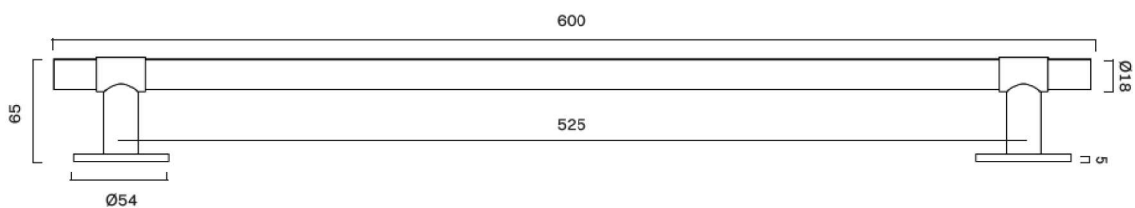

KITCHEN

SIGNATURE tea towel bars (base Ø30 & crossbar Ø13)

BATHROOM

SIGNATURE toilet roll holder

SIGNATURE towel bar (base Ø54 & crossbar Ø18)

SIGNATURE door hardware

BASE & CROSS BAR OPTIONS:

CATE-GORY	NAME	SKU	PROD. DAYS	DKK incl. vat	EUR ex vat
Door handle					
	SIGNATURE door handle	S_D_XX	5	1.999	217
	SIGNATURE door handle / Sprung	S_D_XX_S	5	2.199	238
	END door handle	E_D_XXXX	21	1.999	217
	END door handle / Sprung	E_D_XXXX_S	21	2.199	238
Keyhole					
	BRANDT keyhole escutcheon	B_KEY_XX	21	599	65
Door locks					
	BRANDT thumbturn (1 side)	B_TL_XX	21	999	108
	BRANDT bathroom lock	B_BL_XX	21	1.299	141