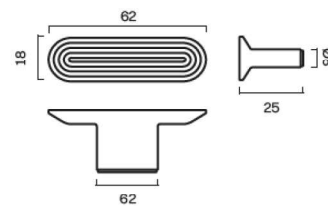

T-BAR	PULL BAR	END PULL BAR
54 mm	150 mm	154 mm
107 mm	182 mm	186 mm
150 mm	278mm*	
182 mm		

* New – only in BB, SB & SN

SIGNATURE collections (s30 / s20 & slim)

MATERIAL CODES

Our SKU numbers consists of the product type code + the specific material combination code. The first two XX symbolize the base material and the next two XX a crossbar code , if optional.

LEAF knob small

LEAF knob

LEAF knob hook round

LEAF hook

LEAF T-bar

LEAF pull bar 160 mm

PLEASE NOTE:
1st batch = CC100
2nd batch = CC96

LEAF pull bar 400 mm

BUTTON knob

BUTTON T-bar

BUTTON pull bar 110 mm

BUTTON pull bar 250 mm

BUTTON door handle

TERRACE

MATERIAL OPTIONS:

CATE- GORY	NAME	SKU	PROD. DAYS	DKK incl. vat	EUR ex vat
Knob	TERRACE knob mini	TERRACE_KM_XX	5	159	18
	TERRACE knob	TERRACE_K_XX	5	199	22
T-bar	TERRACE T-bar	TERRACE_TB_XX	5	349	38
Pull bar	TERRACE pull bar 170 mm	TERRACE_PBI70_XX	5	649	71
	TERRACE pull bar 300 mm	TERRACE_PB300_XX	5	899	98
Door	TERRACE door handle	TERRACE_D_XX	5	1.199	217
	TERRACE door handle / Sprung	TERRACE_D_XX_S	5	2.199	238

TERRACE knob mini

TERRACE knob

TERRACE T-bar

TERRACE pull bar 170 mm

TERRACE door handle

TERRACE pull bar 300 mm

CARVE

MATERIAL OPTIONS: