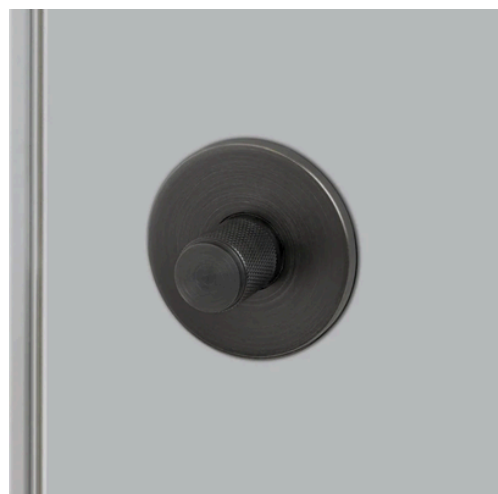

FINISH: BRASS
UK-LH-S-38-BR-A

~~€179.17~~

Nu met 40% korting: **€108 per set**

1 stuk in voorraad

THUMBTURN LOCK / CROSS

FINISH: SMOKED BRONZE
UK-TT-38-SM-A

~~€57.50~~

Nu met 40% korting: **€35 per stuk**