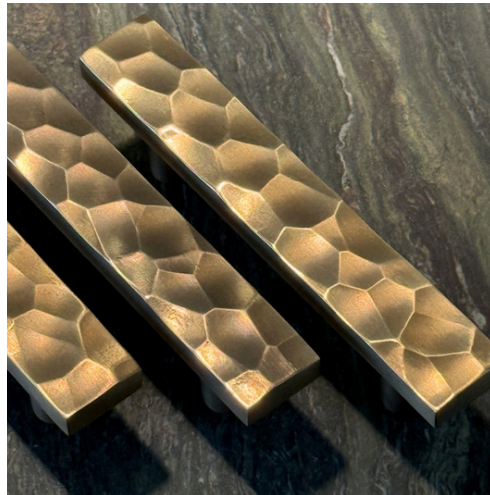

Hammered Cabinet Handle

CH1036
Finish: MABW

~~€199~~

Nu met 40% korting: **€119.4 per stuk**

3 stuks in voorraad

A

Twee Dreven 26, 9840 Nazareth-De Pinte

+32 (0)460 949 463
veronique@azzari.be
www.azzari.be