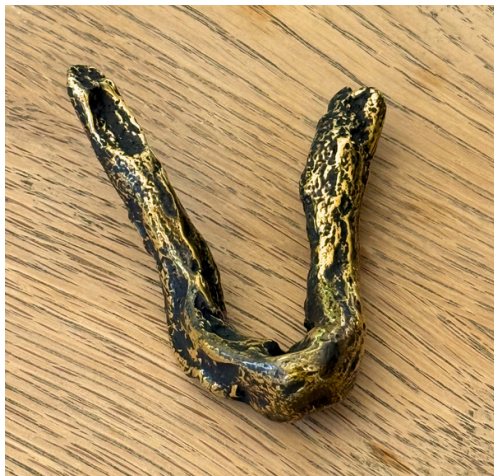

DRAWER HANDLE

Finish: Aged Brass

EA1037

Height: 46 mm

Length: 17 mm

Depth : 20 mm

~~€112~~

€67 per stuk

3 stuks in voorraad

Acorn

DRAWER HANDLE

Finish: Aged Brass

EA1041

Height: 47 mm

Length: 22 mm

Depth : 27 mm

Limb

DRAWER HANDLE

Finish: Aged Brass

EA1027

Height: 75 mm

Length: 60 mm

Depth : 25 mm

~~€161~~