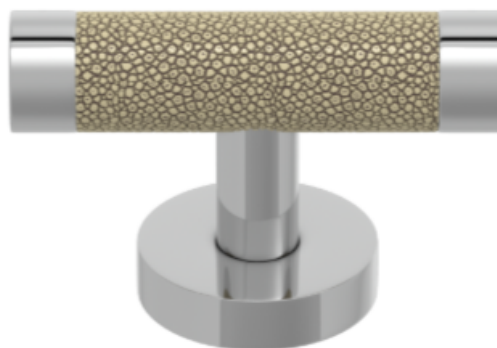

P: 34 mm

W: MAX 16 mm

C: 255 mm centre

~~€204~~

Nu met 40% korting: **€121 per stuk**

7 stuks in voorraad

**SHAGREEN RECESS AMALFINE
CABINET T BAR**

P3016-SA-BC

GRIP FINISH: Sand

METAL FINISH: Bright Chrome

L: 55 mm

P: 38 mm

W: MAX 15 mm

C (Rose): 30 mm

~~€104~~

Nu met 40% korting: **€62 per stuk**

Finish: Aged Brass

EA1042

Height: 34 mm

Length: 22 mm

Depth : 37 mm

~~€112~~

€67 per stuk

3 stuks in voorraad