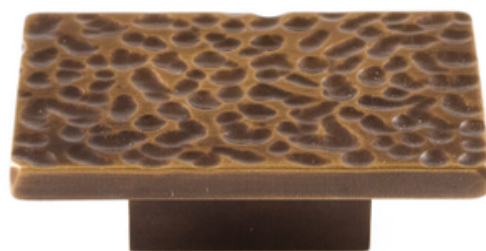

SMALL HAMMERED

RECTANGLE

FINISH: LIGHT BRONZED

MC-0018

L: + - 55 mm

P: + - 35 mm

H: + - 25 mm

~~€66~~

Nu met 40% korting: **€40 per stuk**

1 stuk in voorraad

A

Twee Dreven 26, 9840 Nazareth-De Pinte

+32 (0)460 949 463
veronique@azzari.be
www.azzari.be