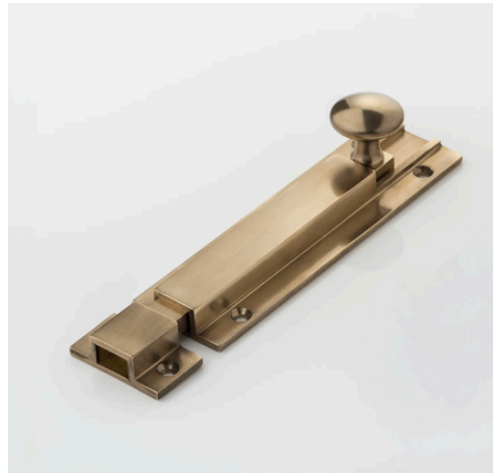

Montgomery Cabinet Handle with Linear Knurl

CH1127.02

Finish: MABW

~~€163~~

Nu met 40% korting: **€98 per stuk**

3 stuks in voorraad

Code	A (mm/in)	B (mm/in)	C (mm/in)
BL1008.01	150 / 5.91	43 / 1.69	40 / 1.57